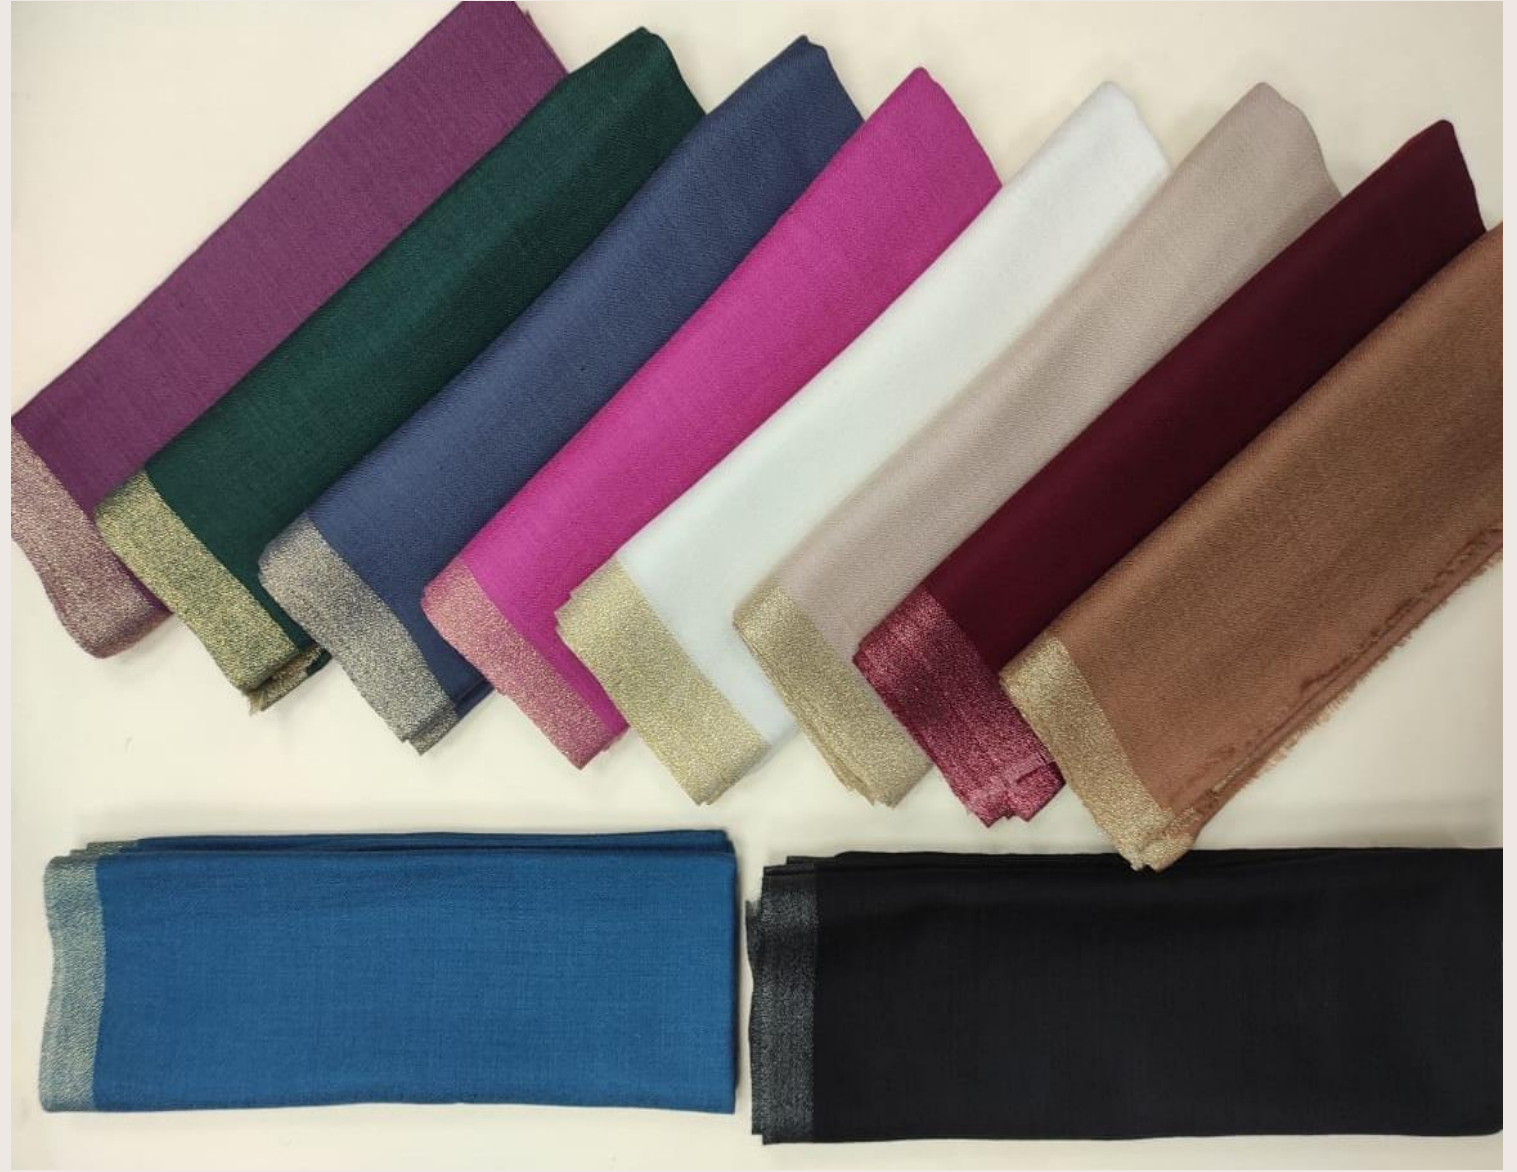

Product Catalogue 2026
ST Fine Wool Stoles

Fine Wool Zari Kandi Border Stole

**Size: 70x200 Cms | MOQ: 25 Pieces Per Style Or Any Quantity
In Assortment Composition-80% Fine Wool 20% Silk**

Fine Wool Zari Box Stole

Fine Wool Silk Kandhi Border Stole

**Size: 70x200 Cms | MOQ: 25 Pieces Per Style Or Any Quantity
In Assortment Composition-80% Fine Wool 20% Silk**

Fine Wool Silk Box Stole

Size: 70x200 Cms | MOQ: 25 Pieces Per Style Or Any Quantity

Fine Wool Plain Reversible Stole

**Size: 70x200 Cms | MOQ: 25 Pieces Per Style Or Any Quantity
In Assortment Composition-80% Fine Wool 20% Silk**

Fine Wool Natural Border Stole

**Size: 70x200 Cms | MOQ: 25 Pieces Per Style Or Any Quantity
In Assortment Composition-80% Fine Wool 20% Silk**

Fine Wool Shining Lace Stole

**Size: 70x200 Cms | MOQ: 25 Pieces Per Style Or Any Quantity
In Assortment Composition-80% Fine Wool 20% Silk**

Fine Wool Valentino Lace Stole

**Size: 70x200 Cms | MOQ: 25 Pieces Per Style Or Any Quantity
In Assortment Composition-80% Fine Wool 20% Silk**